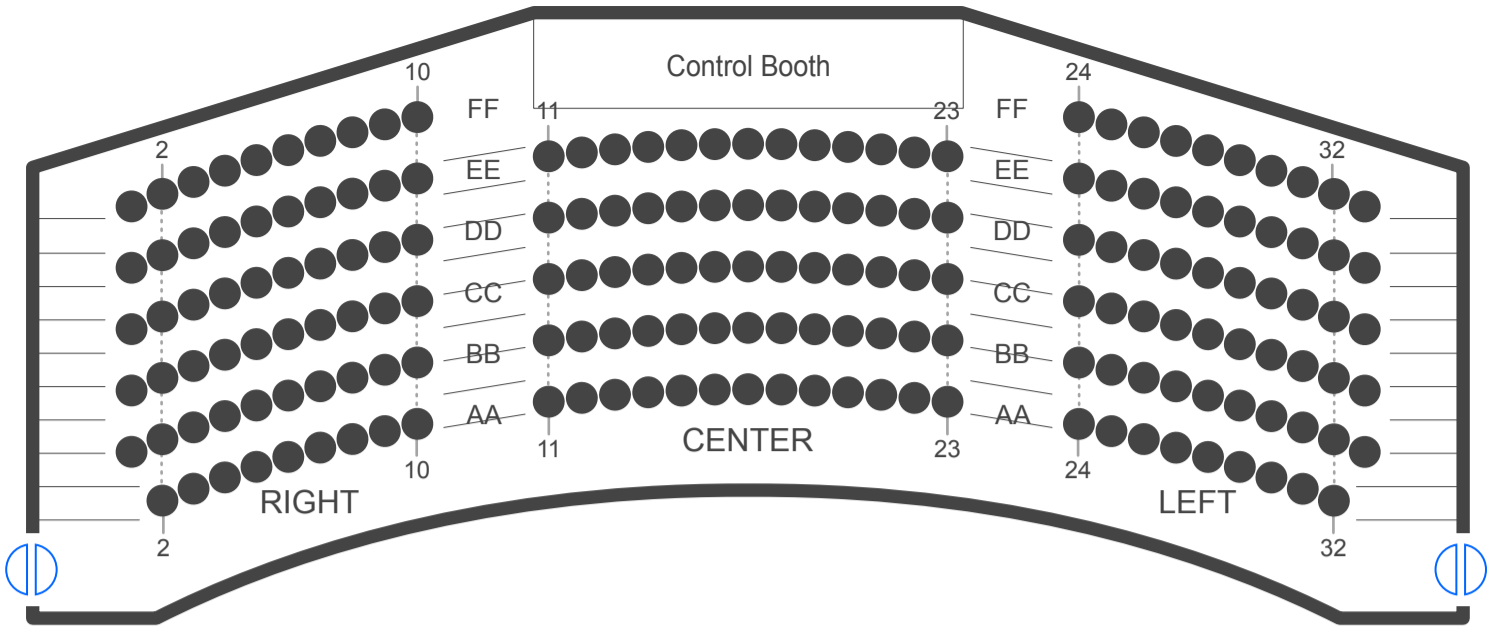

BALCONY

ORCHESTRA

STAGE

SeatMap Key

-  Exit/Entry
-  Accessible Seating
-  Balcony Overhang
-  Column