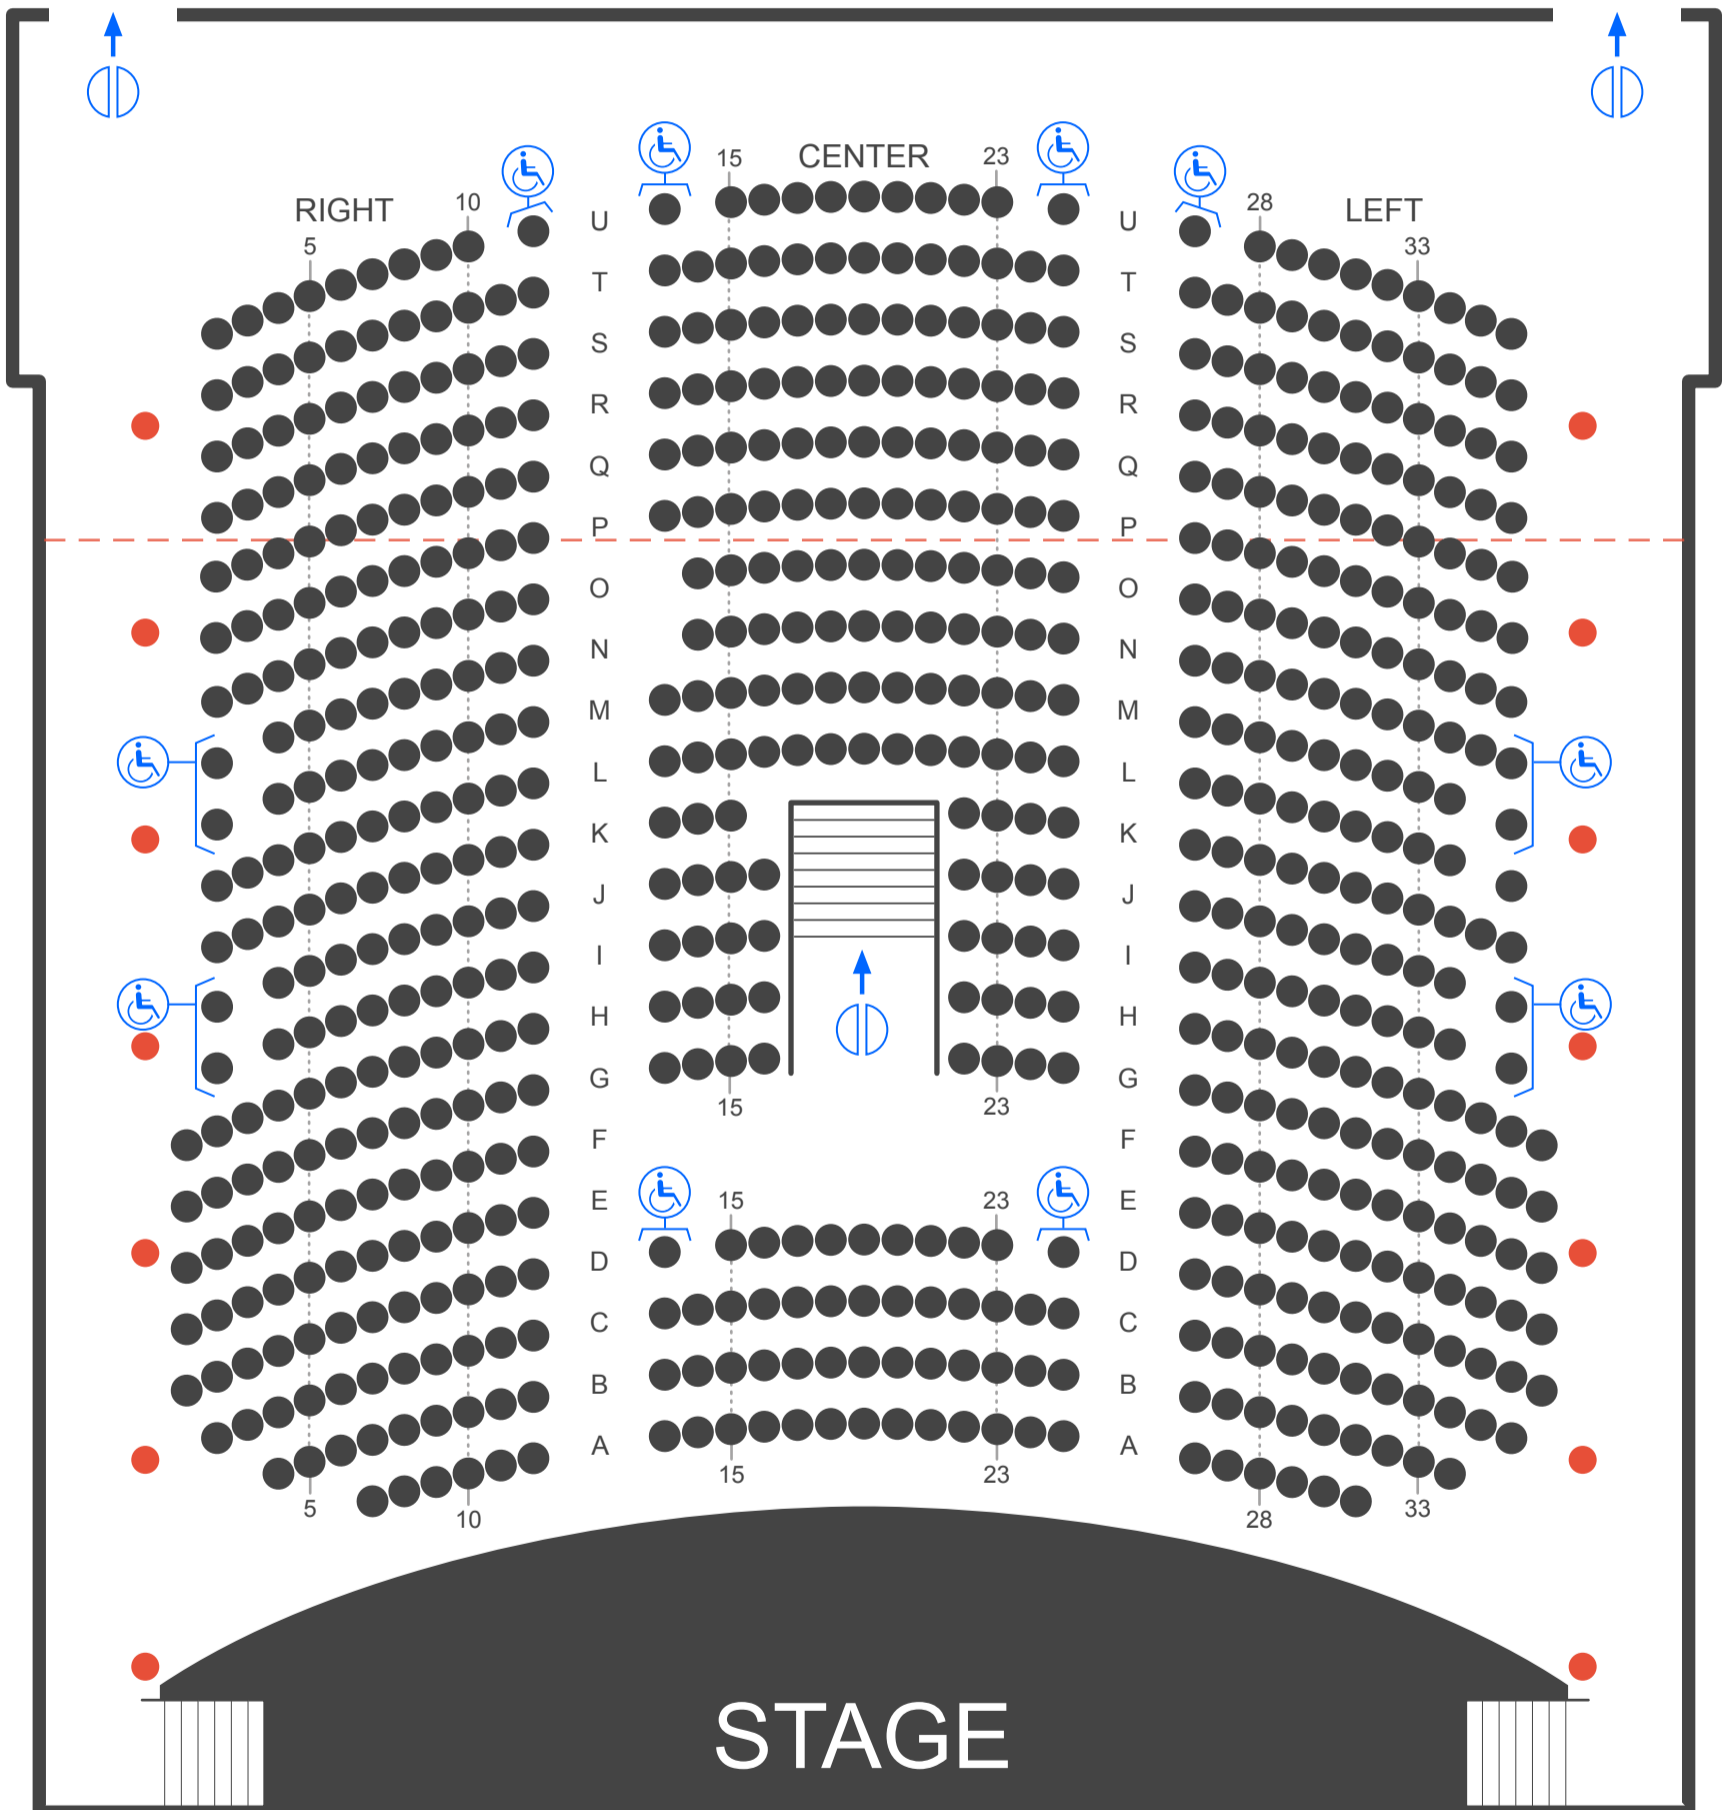

BALCONY

ORCHESTRA

STAGE

SeatMap Key

-  Exit/Entry
-  Accessible Seating
-  Balcony Overhang
-  Column